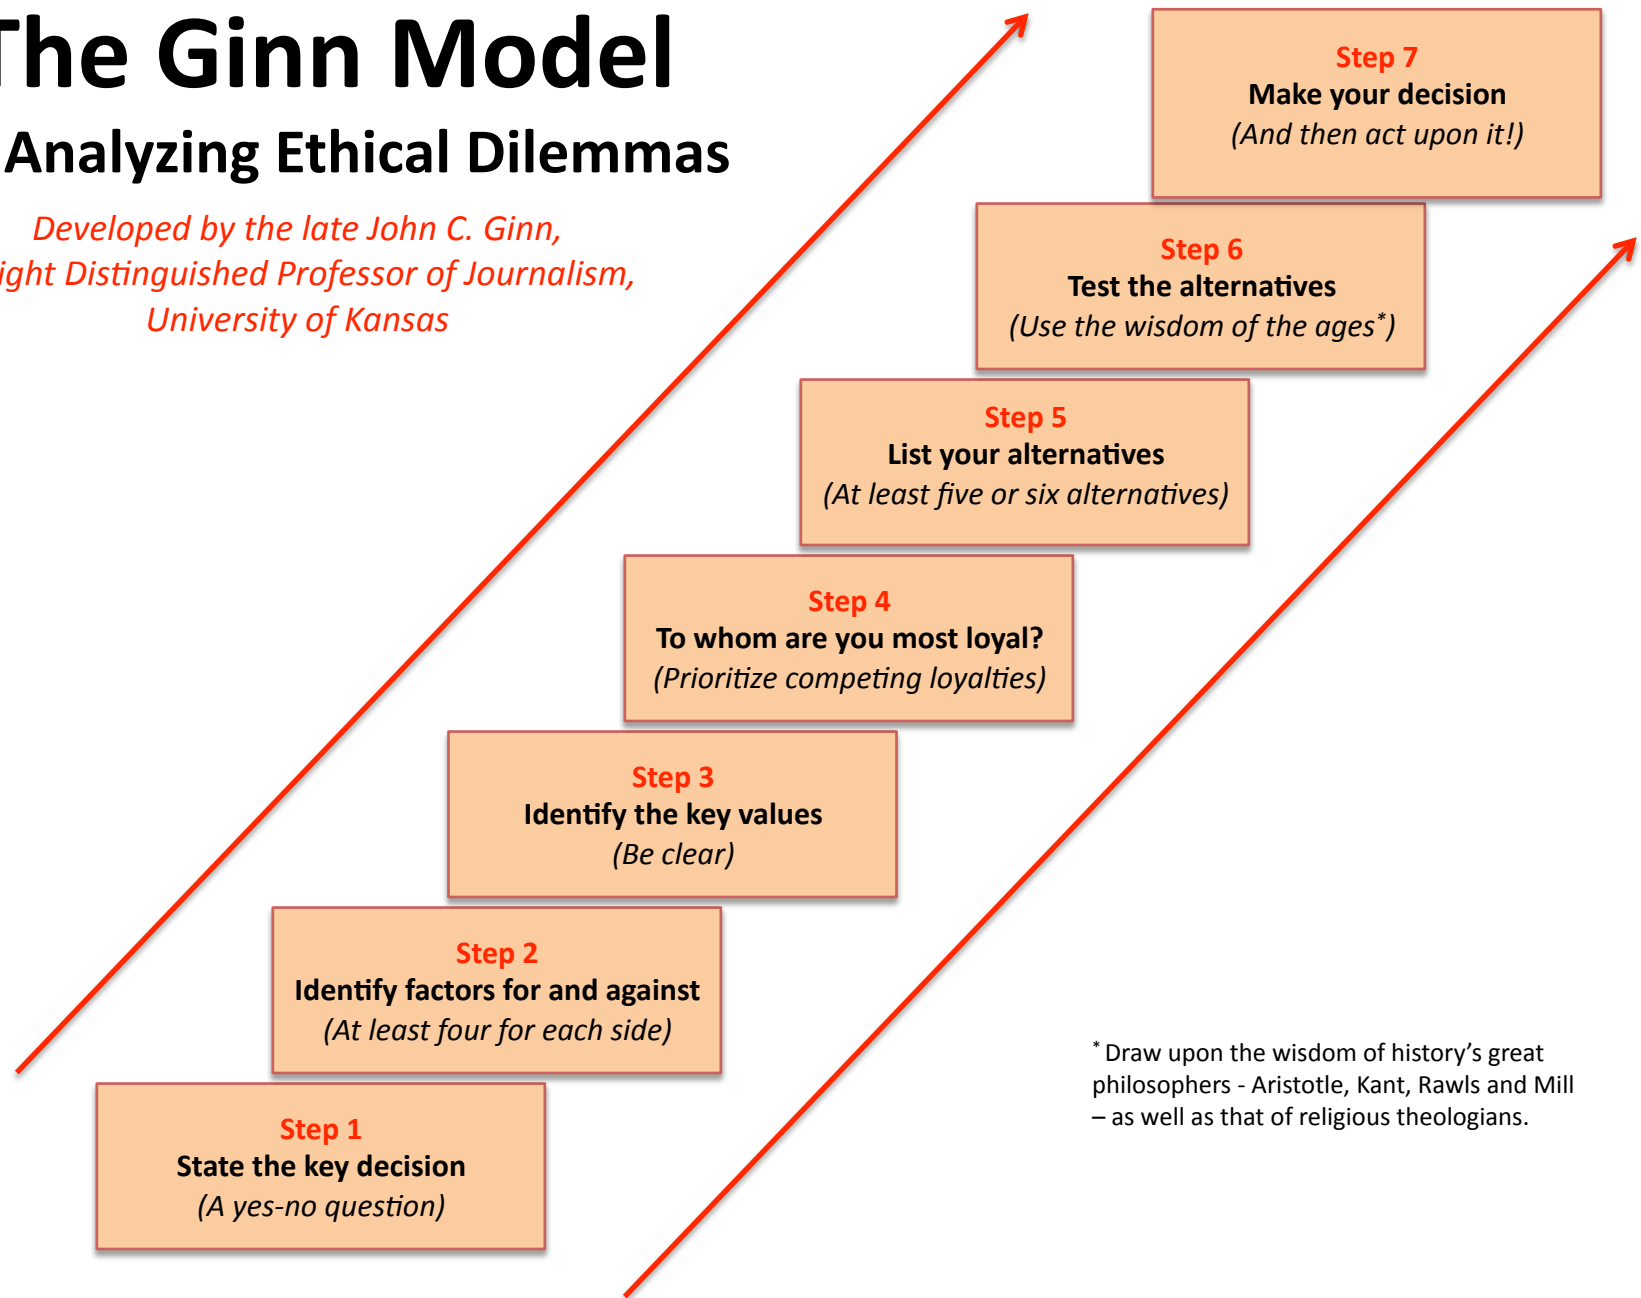

# The Ginn Model for Analyzing Ethical Dilemmas

*Developed by the late John C. Ginn,  
Knight Distinguished Professor of Journalism,  
University of Kansas*

\* Draw upon the wisdom of history's great philosophers - Aristotle, Kant, Rawls and Mill – as well as that of religious theologians.